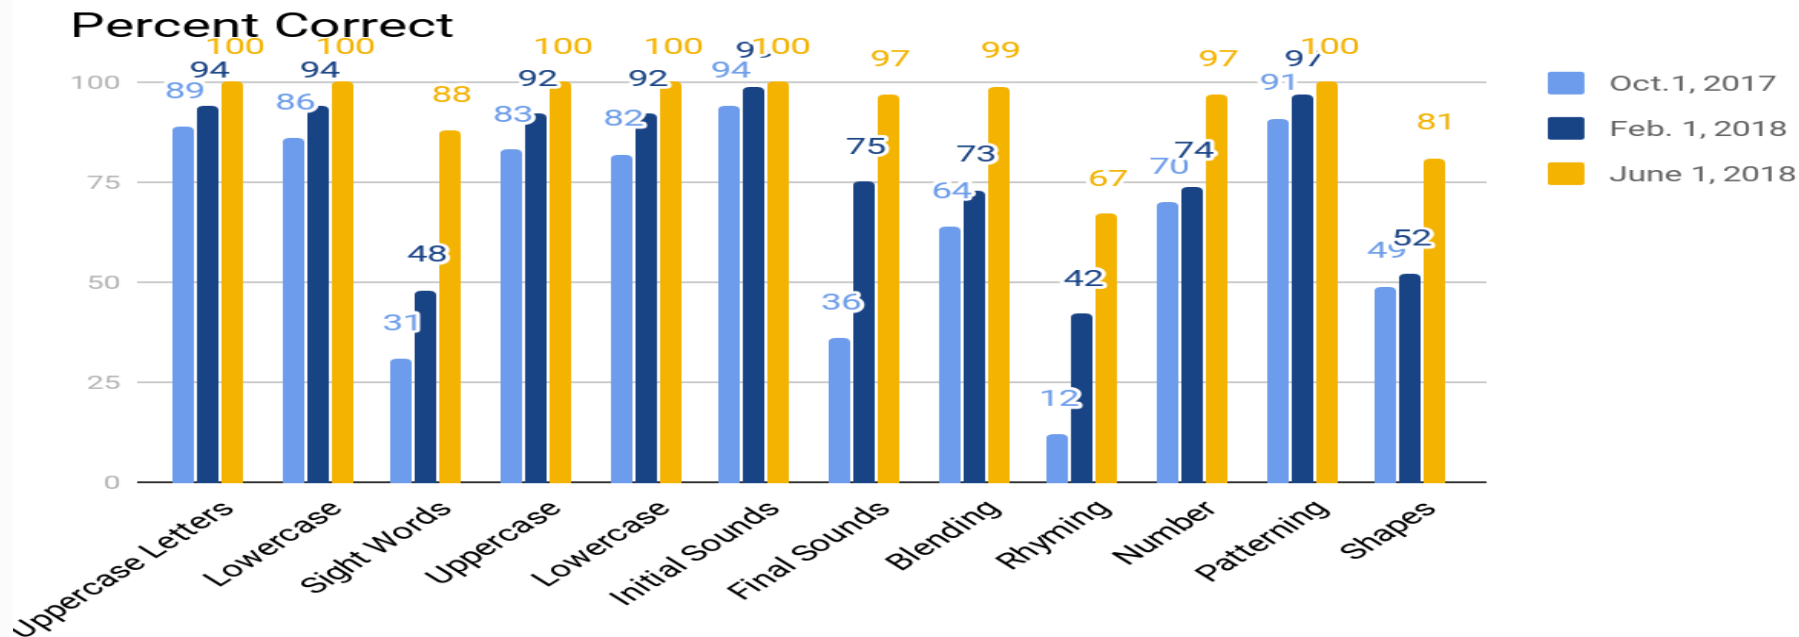

David Finnane Principal

Bayside MLK 2017-2018 Academic Performance Review

Kindergarten ESGI Results

1st-8th MAP Results

Kindergarten ESGI Results

1st-8th Grade MAP Results - Reading

MAP Data - Reading (Class Average Percentile)