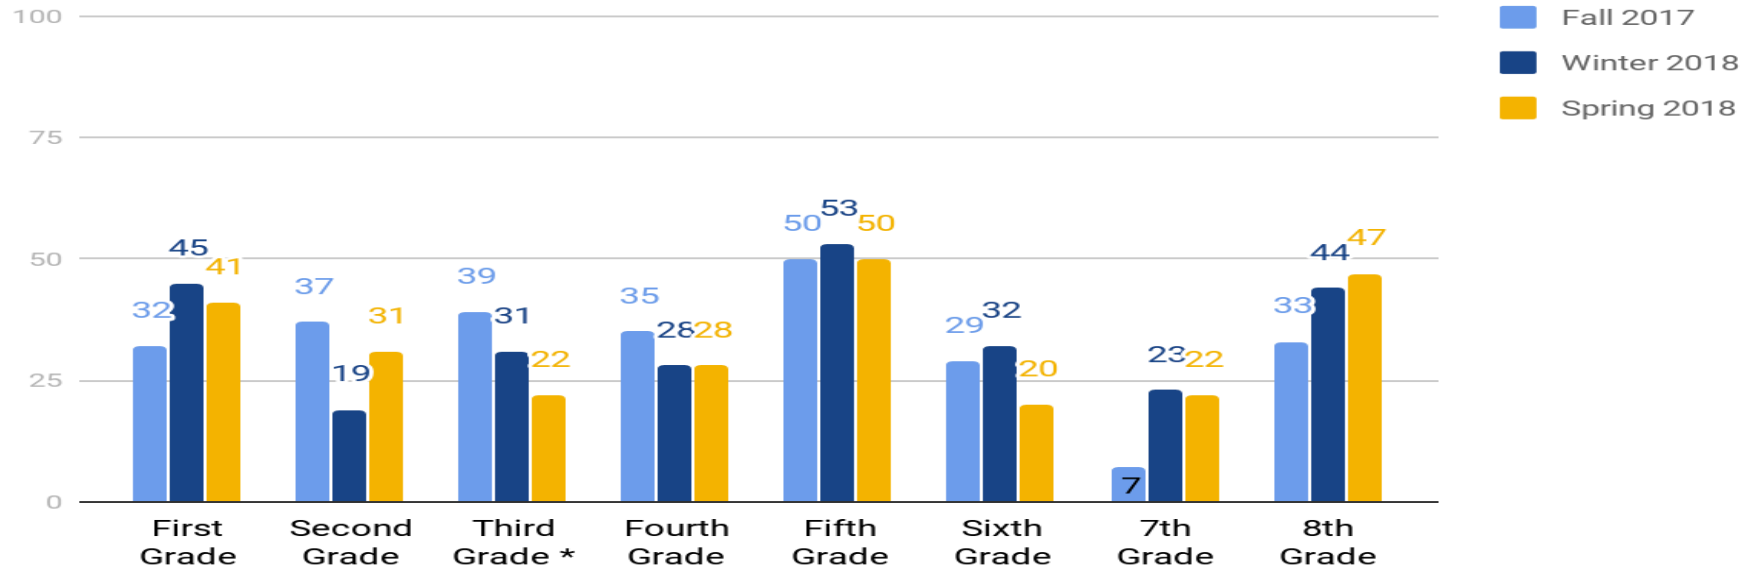

David Finnane Principal

Bayside MLK 2017-2018 Academic Performance Review

Kindergarten ESGI Results

1st-8th MAP Results

Kindergarten ESGI Results

1st-8th Grade MAP Results - Reading

MAP Data - Reading (Class Average Percentile)