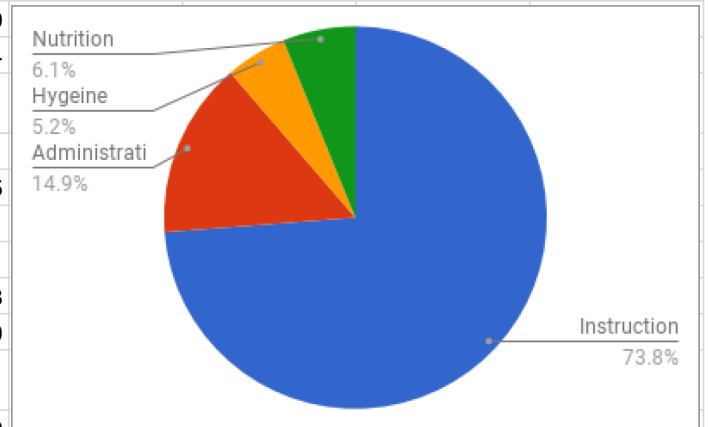

Willow Creek Academy	Building	Rooms	Purpose	Square Footage	Totals		
	K-Pod	4 Classrooms	Instruction	4106.14	Instruction	28448.48	
		3 Offices	Administration	562.28	Administration	5744.47	
		4 Restrooms	Hygeine	457.34	Hygeine	1997.23	
		Total		5125.76	Nutrition	2365.21	
					Grand Total	38555.39	
	Tree House	4 Classrooms	Instruction	3608.89			
		Restrooms	Hygeine	265.64			
		Multi-purpose Room	Nutrition	2365.21			
		Restrooms	Hygeine	181.31			
		Total		6421.05			
	Garden, Music and Admin	4 classrooms	Instruction	3946.88			
		Admin Office	Administration	3780			
		4 Counselor Offices	Administration	861.51			
		Total		8588.39			
	Library	Library	Instruction	2549			
		Total		2549			
	Upper Campus	8 classrooms	Instruction	7886.53			
		Restrooms	Hygeine	419			
		2 Offices	Administration	540.68			
		Total		8846.21			
	6 Portables	Classrooms	Instruction	6351.04			
		Restrooms	Hygeine	673.94			
		Total		7024.98			
		Grand Total		38555.39			